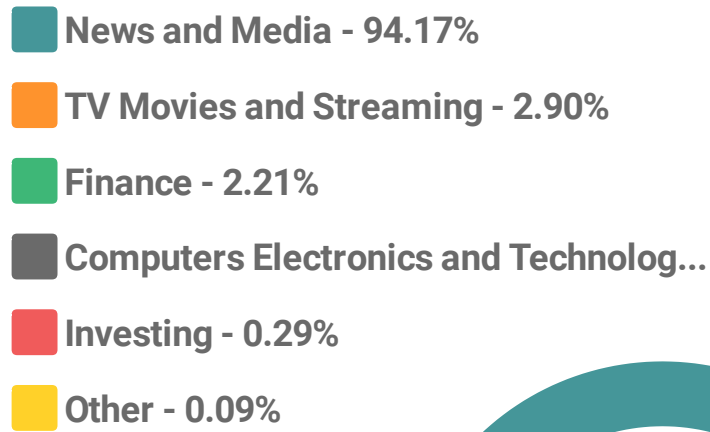

## Links Clicks & Average CTR

# Views

**4663**  
Total Views

**1102**  
Unique Readers

**1093**  
Desktop Readers

**9**  
Mobile Readers

# Placements Breakdown